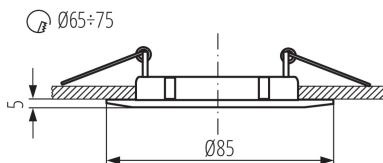

02584 LUTO CTX-DS02B-AB

Ceiling-mounted spotlight fitting

5905339025845

Kanlux LUTO is a line of classic eyes in discreet colours. The white, patina brass or matt chromium will discretely add charm to a home space as well as to hotels and coffee shops.

GENERAL DATA:

Colour: matt brass
Necessity of using self-shielding lamps : yes
Place of assembly: Recessed mount in the ceiling
Place of application: Indoors
Minimum distance from the illuminated object : 0,5m
The product is not suitable to be installed on a normally flammable surface: >35W
The product is not suitable to be covered with a heat-insulating material: yes
Height [mm]: 25
Diameter [mm]: 85
Assembly hole [mm]: Ø65-75

TECHNICAL DATA:

Rated voltage [V]: 12 AC; 12 DC
Maximum power [W]: max 10
Class of protection against electric shock : III
Light source: MR16
Light source included: no
Cap: Gx5,3
Ambient temperature range to which the product can be exposed: 5÷25
Enclosure material: aluminum alloy
Connection type: Free cable ends
Wire length [m]: 0.12
Wire diameter [mm²]: 0.75
Lighting-fixture angle regulation : none
IP class: 20

LOGISTIC DATA:

Unit of measurement: unit
Packaging method: 50
Number of units in the secondary packaging : 1
Number of units in the packaging: 50
Net unit weight [g]: 48
Grammage [g]: 76
Length of a unit pack [cm]: 8.5
Width of a unit pack [cm]: 3.5