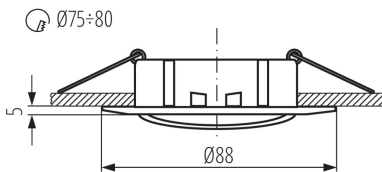

02590 LUTO CTX-DT02B-W

Ceiling-mounted spotlight fitting

5905339025906

Kanlux LUTO is a line of classic eyes in discreet colours. The white, patina brass or mat chromium will discretely add charm to a home space as well as to hotels and coffee shops.

GENERAL DATA:

Colour: white

Necessity of using self-shielding lamps : yes

Place of assembly: Recessed mount in the ceiling

Place of application: Indoors

Minimum distance from the illuminated object : 0,5m

The product is not suitable to be installed on a normally flammable surface: >35W

The product is not suitable to be covered with a heat-insulating material: yes

Height [mm]: 22

Diameter [mm]: 88

Assembly hole [mm]: Ø75-80

TECHNICAL DATA:

Rated voltage [V]: 12 AC; 12 DC

Maximum power [W]: max 10

Class of protection against electric shock : III

Light source: MR16

Light source included: no

Cap: Gx5,3

Ambient temperature range to which the product can be exposed: 5÷25

Enclosure material: aluminum alloy

Connection type: Free cable ends

Wire length [m]: 0.12

Wire diameter [mm²]: 0.75

Lighting-fixture angle regulation : in one axis

Lighting-fixture angle regulation [°]: 15

IP class: 20

LOGISTIC DATA:

Unit of measurement: unit

Packaging method: 50

Number of units in the secondary packaging : 1

Number of units in the packaging: 50

Net unit weight [g]: 72

Grammage [g]: 104

Length of a unit pack [cm]: 10