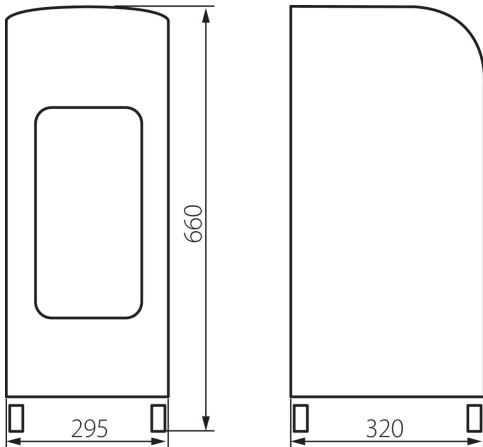

25910 KLIMER ACL-B

Air Cooler

5905339259103

**GENERAL DATA:**

Colour: black
Place of assembly: On the floor
Place of application: Indoors
On switch: yes
Time switch: yes
Automatic shutter: yes
Length [mm]: 295
Width [mm]: 320
Height [mm]: 660
Cable length [m]: 1.4

TECHNICAL DATA:

Rated voltage [V]: 220-240 AC
Rated frequency [Hz]: 50
Maximum power [W]: 80
Class of protection against electric shock: II
Material: plastic
Ambient temperature range to which the product can be exposed: 5÷25
Connection type: Cable terminated with a plug
Sound pressure [dB]: 51
Number of gears: 3
Air-flow volume rate [m³/h]: 458

LOGISTIC DATA:

Packaging method: 1
Number of units in the secondary packaging: 1
Number of units in the packaging: 1
Net unit weight [g]: 6050
Grammage [g]: 7390
Length of a unit pack [cm]: 33
Width of a unit pack [cm]: 35.5
Height of a unit pack [cm]: 70.5
Weight of a cardboard box [kg]: 7.39
Width of a cardboard box [cm]: 35.5
Height of a cardboard box [cm]: 70.5
Length of a cardboard box [cm]: 33
Volume of a cardboard box [m³]: 0.082591