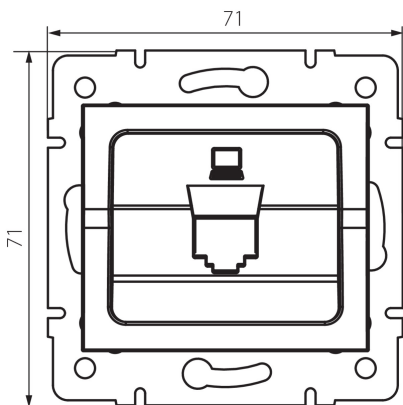

25927 LOGI 02-1399-003 kr

RJ45 adaptor

5905339259271

GENERAL DATA:

Colour: Ecrú
Width [mm]: 71
Height [mm]: 71
Diameter of an installation box: 60

TECHNICAL DATA:

Plastic: ABS

LOGISTIC DATA:

Packaging method: 10
Number of units in the secondary packaging: 10
Number of units in the packaging: 120
Net unit weight [g]: 48
Grammage [g]: 61.17
Length of a unit pack [cm]: 10
Width of a unit pack [cm]: 3.5
Height of a unit pack [cm]: 14
Weight of a cardboard box [kg]: 7.3404
Width of a cardboard box [cm]: 22
Height of a cardboard box [cm]: 33
Length of a cardboard box [cm]: 44
Volume of a cardboard box [m³]: 0.031944