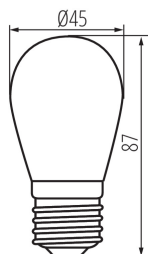

26045 ST45 LED 0,5W E27-WW

LED light source

5905339260451

Kanlux ST45 LED è una sorgente luminosa la cui sfera fatta di plastica ultrareistente agli urti.. È un complemento perfetto per qualsiasi cordoniera luminosa, ma funzionerà anche in altre lampade da giardino come Kanlux VIMO o Kanlux SELTO. Le lampade LED ST45 hanno un attacco E27 e sono estremamente economiche - la loro potenza è di 0,5 W. È possibile sceglierle nei colori naturale o caldo, o azzardare con le versioni colorate sulla (RE-red, GR-verde, BL-blu) con una potenza di 0.9W.

GENERAL DATA:

Compatible with a dimmer: no
Width [mm]: 45
Height [mm]: 87
Diameter [mm]: 45
Depth [mm]: 45
Mercury content: no

TECHNICAL DATA:

Rated voltage [V]: 220-240 AC
Rated frequency [Hz]: 50
Lampshade material: plastic
Light source: ST45
Diode type: LED FILAMENT
Total rated luminous flux [lm]: 50
Useful luminous flux of the light source Φ_{use} [lm]: 50
Useful luminous flux of the light source Φ_{use} [lm]: in sphere (360°)
Colour temperature: Warm white
Correlated colour temperature [K]: 2700
Colour consistency in McAdam ellipses: ≤ 6
Colour rendering index: 80
Cap: E27
Rated lamp-service life [h]: 15000
Number of on/off cycles: ≥ 15000
Rated beam angle [°]: 220
Lamp rated current [mA]: 4
Ignition time [s]: $\leq 0,5$
Lamp-heating time to 60% of the full luminous flux [s]: Negligible
Lamp-heating time to 95% [s]: < 2
Lamp premature-failure indicator: $< 5\%$ po 1000h
Ambient temperature range to which the product can be exposed: -25+40

LOGISTIC DATA:

Unit of measurement: unit
Packaging method: 10
Number of units in the secondary packaging : 10
Number of units in the packaging : 100
Net unit weight [g] : 14
Grammage [g] : 30.8
Length of a unit pack [cm] : 4.5
Width of a unit pack [cm] : 4.5
Height of a unit pack [cm] : 10
Weight of a cardboard box [kg] : 3.08
Width of a cardboard box [cm] : 26.5
Height of a cardboard box [cm] : 22.5
Length of a cardboard box [cm] : 49.5
Volume of a cardboard box [m³] : 0.029514