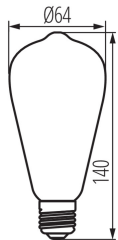

LED light source

5905339260475

1800K
SUPER
WARM

unique
LIGHT
effect

Kanlux ST64 A is an exceptionally decorative LED bulb with a very warm light color (1800K). The decorative value is both the "LED filament" and amber glass, but also the ring itself at the base of this light source. With its help, we will create a warm atmosphere conducive to relaxation.

GENERAL DATA:

Compatible with a dimmer: no

Height [mm]: 142

Diameter [mm]: 64

Mercury content: no

TECHNICAL DATA:

Rated voltage [V]: 220-240 AC

Rated frequency [Hz]: 50

Rated power [W]: 4

Lampshade material: glass

Light source: ST64

Diode type: LED SMD

Total rated luminous flux [lm]: 200

Useful luminous flux of the light source Φ_{use} [lm]: 200

Useful luminous flux of the light source Φ_{use} [lm]: in sphere (360°)

Colour temperature: super warm

Correlated colour temperature [K]: 1800

Colour consistency in McAdam ellipses: ≤ 6

Colour rendering index: 80

Cap: E27

Rated lamp-service life [h]: 25000

Number of on/off cycles: ≥ 15000

Lamp rated current [mA]: 37

Annual power consumption [kWh/1000h]: 4

Luminous efficiency of the lamp [lm/W]: 50

Declaration of equality in power rating [W]: 20

LOGISTIC DATA:

Packaging method: 50

Number of units in the secondary packaging: 1

Number of units in the packaging: 50

Net unit weight [g]: 86

Grammage [g]: 122.2

Length of a unit pack [cm]: 6.5

Width of a unit pack [cm]: 6.5