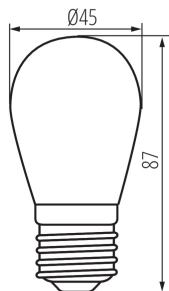

26048 ST45 LED 0,9W E27-GR

LED light source

5905339260482

Kanlux ST45 LED is a light source whose bulb is made of plastic, which ensures exceptional resistance to breakage in outdoor conditions. It is a perfect complement to any festoon light, but it will also work well in garden luminaires such as Kanlux VIMO or Kanlux SELTO. ST45 LED lamps have an E27 base and are extremely economical in operation - their power is 0.5W. You can choose traditional bulbs in a natural or warm color, or choose a colored version (RE-red, GR-green, BL-blue) with a power of 0.9W.

GENERAL DATA:

Compatible with a dimmer: no

Width [mm]: 45

Height [mm]: 87

Diameter [mm]: 45

Depth [mm]: 45

Mercury content: no

TECHNICAL DATA:

26048 ST45 LED 0,9W E27-GR

LED light source

LOGISTIC DATA:

Packaging method: 10
Number of units in the secondary packaging: 10
Number of units in the packaging: 100
Net unit weight [g]: 14
Grammage [g]: 30.8
Length of a unit pack [cm]: 4.9
Width of a unit pack [cm]: 4.9
Height of a unit pack [cm]: 10
Weight of a cardboard box [kg]: 3.08
Width of a cardboard box [cm]: 25.5
Height of a cardboard box [cm]: 22.5
Length of a cardboard box [cm]: 51.5
Volume of a cardboard box [m³]: 0.029548