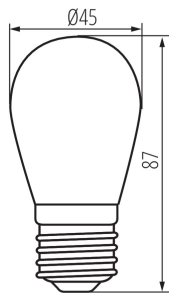

26049 ST45 LED 0,9W E27-RE

LED light source

5905339260499

Kanlux ST45 LED is a light source whose bulb is made of plastic, which ensures exceptional resistance to breakage in outdoor conditions. It is a perfect complement to any festoon light, but it will also work well in garden luminaires such as Kanlux VIMO or Kanlux SELTO. ST45 LED lamps have an E27 base and are extremely economical in operation - their power is 0.5W. You can choose traditional bulbs in a natural or warm color, or choose a colored version (RE-red, GR-green, BL-blue) with a power of 0.9W.

GENERAL DATA:

Compatible with a dimmer: no

Width [mm]: 45

Height [mm]: 87

Diameter [mm]: 45

Depth [mm]: 45

Mercury content: no

TECHNICAL DATA:

Rated voltage [V]: 220-240 AC

Rated frequency [Hz]: 50

Lampshade material: plastic

Light source: ST45

Diode type: LED FILAMENT

Total rated luminous flux [lm]: 20

Useful luminous flux of the light source Φ_{use} [lm]: 20

Useful luminous flux of the light source Φ_{use} [lm]: in sphere (360°)

Colour temperature: red

Cap: E27

Rated lamp-service life [h]: 15000

Number of on/off cycles: ≥ 15000

Rated beam angle [°]: 220

Lamp rated current [mA]: 4

Ignition time [s]: $\leq 0,5$

Lamp-heating time to 60% of the full luminous flux [s]: Negligible

Lamp-heating time to 95% [s]: < 2

Lamp premature-failure indicator: $< 5\%$ po 1000h

Ambient temperature range to which the product can be exposed: -25+40

Lamp service life factor after the period of 6000h [%]: ≥ 90

Luminous flux retention factor at the end of rated service life [%]: ≥ 70

Luminous flux retention factor after the period of 6000h [%]: ≥ 80

IK class: 04