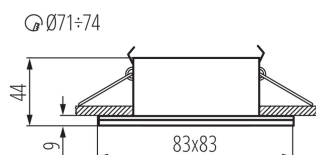

26300 QULES AC L-W

Ceiling-mounted spotlight fitting

5905339263001

IP
44/20

The Kanlux QULES ceiling eyes are one of the most popular holders with increased IP. They are ideal for mounting in a bathroom or in other places with increased humidity.

GENERAL DATA:

Colour: white

Necessity of using self-shielding lamps: yes

Place of assembly: Recessed mount in the ceiling

Place of application: Indoors and outdoors

Minimum distance from the illuminated object: 0,5m

The product is not suitable to be covered with a heat-insulating material: yes

Length [mm]: 83

Width [mm]: 83

Height [mm]: 44

Assembly hole [mm]: $\varnothing 71-74$

TECHNICAL DATA:

Rated voltage [V]: 220-240 AC

Rated frequency [Hz]: 50

Maximum power [W]: max 10

Class of protection against electric shock: II

Light source: PAR16

Light source included: no

Cap: GU10

Ambient temperature range to which the product can be exposed: $-20 \div 35$

Enclosure material: aluminum alloy

Connection type: Bolt terminal block

Lighting-fixture angle regulation: none

IP class: 44/20

LOGISTIC DATA:

Packaging method: 50

Number of units in the secondary packaging: 1

Number of units in the packaging: 50

Net unit weight [g]: 210

Grammage [g]: 252.2

Length of a unit pack [cm]: 10.5

Width of a unit pack [cm]: 6

Height of a unit pack [cm]: 10.5

Weight of a cardboard box [kg]: 12.61

Width of a cardboard box [cm]: 33

Height of a cardboard box [cm]: 24

Length of a cardboard box [cm]: 56