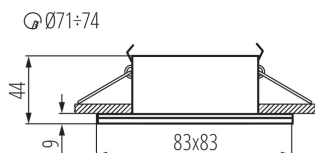

26301 QULES AC L-C/M

Ceiling-mounted spotlight fitting

5905339263018

IP
44/20

The Kanlux QULES ceiling eyes are one of the most popular holders with increased IP. They are ideal for mounting in a bathroom or in other places with increased humidity.

GENERAL DATA:

Colour: chrome matte

Necessity of using self-shielding lamps: yes

Place of assembly: Recessed mount in the ceiling

Place of application: Indoors and outdoors

Minimum distance from the illuminated object: 0,5m

The product is not suitable to be covered with a heat-insulating material: yes

Length [mm]: 83

Width [mm]: 83

Height [mm]: 44

Assembly hole [mm]: Ø71-74

TECHNICAL DATA:

Rated voltage [V]: 220-240 AC

Rated frequency [Hz]: 50

Maximum power [W]: max 10

Class of protection against electric shock: II

Light source: PAR16

Light source included: no

Cap: GU10

Ambient temperature range to which the product can be exposed: -20÷35

Enclosure material: aluminum alloy

Connection type: Bolt terminal block

Lighting-fixture angle regulation: none

IP class: 44/20

LOGISTIC DATA:

Packaging method: 50

Number of units in the secondary packaging: 1

Number of units in the packaging: 50

Net unit weight [g]: 210

Grammage [g]: 252.2

Length of a unit pack [cm]: 10.5

Width of a unit pack [cm]: 6

Height of a unit pack [cm]: 10.5

Weight of a cardboard box [kg]: 12.61

Width of a cardboard box [cm]: 33

Height of a cardboard box [cm]: 24

Length of a cardboard box [cm]: 56