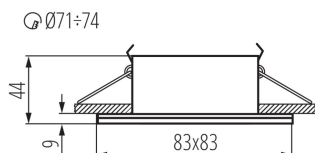

26307 QULES AC L-B

Ceiling-mounted spotlight fitting

5905339263070

IP
44/20

The Kanlux QULES ceiling eyes are one of the most popular holders with increased IP. They are ideal for mounting in a bathroom or in other places with increased humidity.

GENERAL DATA:

Colour: black
Necessity of using self-shielding lamps: yes
Place of assembly: Recessed mount in the ceiling
Place of application: Indoors and outdoors
Minimum distance from the illuminated object: 0,5m
The product is not suitable to be covered with a heat-insulating material: yes
Length [mm]: 83
Width [mm]: 83
Height [mm]: 44
Assembly hole [mm]: $\varnothing 71-74$

TECHNICAL DATA:

Rated voltage [V]: 220-240 AC
Rated frequency [Hz]: 50
Maximum power [W]: max 10
Class of protection against electric shock: II
Light source: PAR16
Light source included: no
Cap: GU10
Ambient temperature range to which the product can be exposed: -20÷35
Enclosure material: aluminum alloy
Connection type: Free cable ends
Lighting-fixture angle regulation: none
IP class: 44/20

LOGISTIC DATA:

Packaging method: 50
Number of units in the secondary packaging: 1
Number of units in the packaging: 50
Net unit weight [g]: 210
Grammage [g]: 252.2
Length of a unit pack [cm]: 10.5
Width of a unit pack [cm]: 6
Height of a unit pack [cm]: 10.5
Weight of a cardboard box [kg]: 12.61
Width of a cardboard box [cm]: 33
Height of a cardboard box [cm]: 24
Length of a cardboard box [cm]: 56