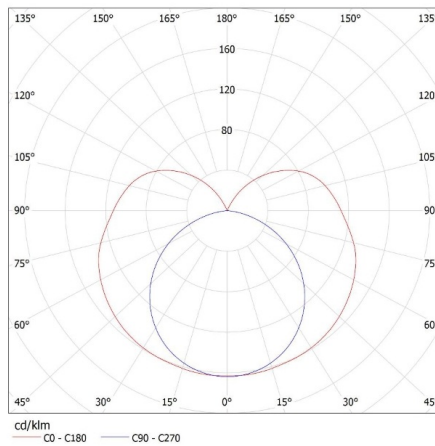

KANLUX S.A. (kat 26361) ALDO 4LED 1X120 + GLASSv3 / LDC (Polar)