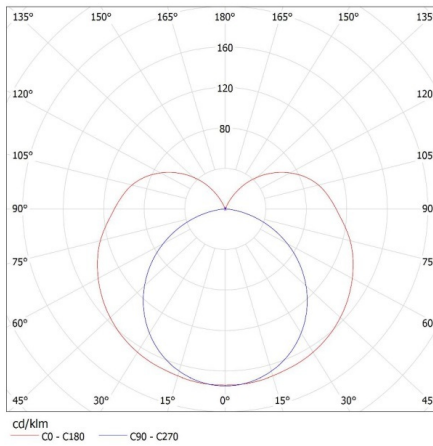

26361 ALDO 4LED 1X120

T8 LED tube linear fittings

KANLUX S.A. (kat 26361) ALDO 4LED 1X120 + GLASSv2 / Krzywa rozsyłu światła (biegunowo)