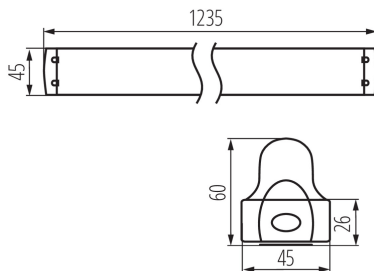

26361 ALDO 4LED 1X120

T8 LED tube linear fittings

5905339263612

Kanlux ALDO 4LED are a family of batten luminaires adapted to T8 LED fluorescent lamps. They are wall and ceiling luminaires characterised by modern, streamlined shape so they fit discreetly in each interior arrangement.

GENERAL DATA:

Colour: white

Place of assembly: ceiling mounted

Place of application: Indoors

Minimum distance from the illuminated object: 0,5m

Power supply of T8 LED fluorescent lamps: Unilateral

Length [mm]: 1235

Width [mm]: 45

Height [mm]: 60.5

TECHNICAL DATA:

Rated voltage [V]: 220-240 AC

Rated frequency [Hz]: 50

Maximum power [W]: max 36

Class of protection against electric shock: I

Light source: T8 LED

Light source included: no

Cap: G13

Ambient temperature range to which the product can be exposed: 5÷25

Enclosure material: Metal, plastic

Connection type: Bolt terminal block

Range of sections of wires used [mm²]: 0,5-2,5

IP class: 20

LOGISTIC DATA:

Unit of measurement: unit

Packaging method: 16

Number of units in the secondary packaging: 1

Number of units in the packaging: 16

Net unit weight [g]: 520

Grammage [g]: 641.88

Length of a unit pack [cm]: 123.5

Width of a unit pack [cm]: 4.5

Height of a unit pack [cm]: 3

Weight of a cardboard box [kg]: 10.27008

Width of a cardboard box [cm]: 21

Height of a cardboard box [cm]: 13.5