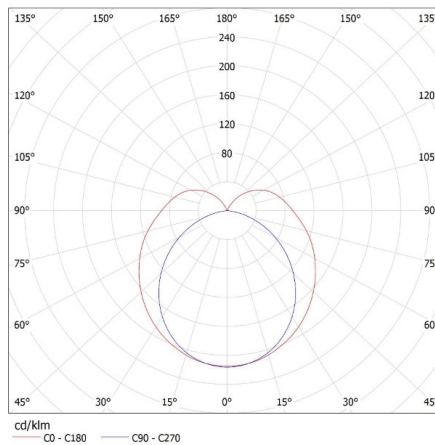

KANLUX S.A. (kat 26361) ALDO 4LED 1X120 + GLASSv4 / LDC (Polar)