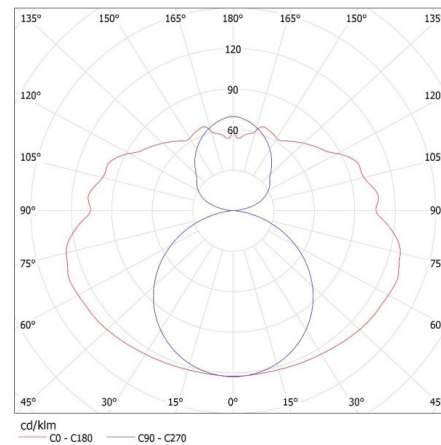

ADDITIONAL INFORMATION:

- The fittings are intended for sources T8 LED 220-240 V~; 50/60 Hz with one-sided power supply

KANLUX S.A. (kat 26364) ALDO 4LED 2X120 + GLASSv4 / LDC (Polar)