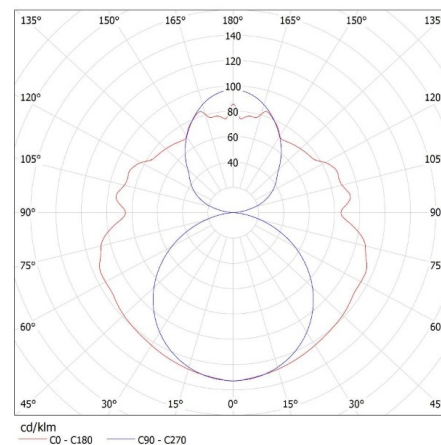

KANLUX S.A. (kat 26364) ALDO 4LED 2X120 + GLASSv2 / Krzywa rozsyłu światła (biegunowo)

KANLUX S.A. (kat 26364) ALDO 4LED 2X120 + GLASSv3 / LDC (Polar)