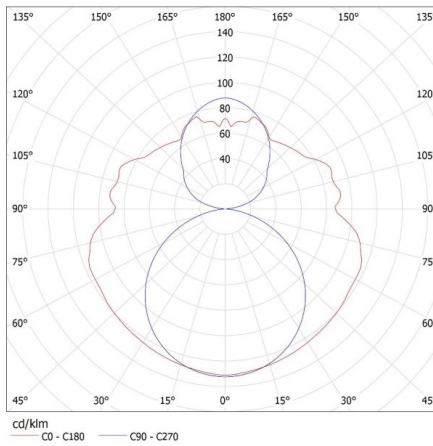

26364 ALDO 4LED 2X120

T8 LED tube linear fittings