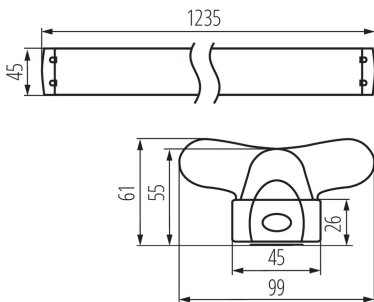

26364 ALDO 4LED 2X120

T8 LED tube linear fittings

5905339263643

Kanlux ALDO 4LED are a family of batten luminaires adapted to T8 LED fluorescent lamps. They are wall and ceiling luminaires characterised by modern, streamlined shape so they fit discreetly in each interior arrangement.

GENERAL DATA:

Colour: white

Place of assembly: ceiling mounted

Place of application: Indoors

Minimum distance from the illuminated object : 0,5m

Power supply of T8 LED fluorescent lamps : Unilateral

Length [mm]: 1235

Width [mm]: 99.5

Height [mm]: 61.5

TECHNICAL DATA:

Rated voltage [V]: 220-240 AC

Rated frequency [Hz]: 50

Maximum power [W]: 2 x max 36

Class of protection against electric shock : I

Light source: T8 LED

Light source included: no

Cap: G13

Ambient temperature range to which the product can be exposed: 5÷25

Enclosure material: Metal, plastic

Connection type: Bolt terminal block

Range of sections of wires used [mm²]: 0,5-2,5

IP class: 20

LOGISTIC DATA:

Unit of measurement: unit

Packaging method: 16

Number of units in the secondary packaging : 1

Number of units in the packaging: 16

Net unit weight [g]: 540

Grammage [g]: 661.88

Length of a unit pack [cm]: 123.5

Width of a unit pack [cm]: 4.5

Height of a unit pack [cm]: 3

Weight of a cardboard box [kg]: 10.59008

Width of a cardboard box [cm]: 21

Height of a cardboard box [cm]: 13.5