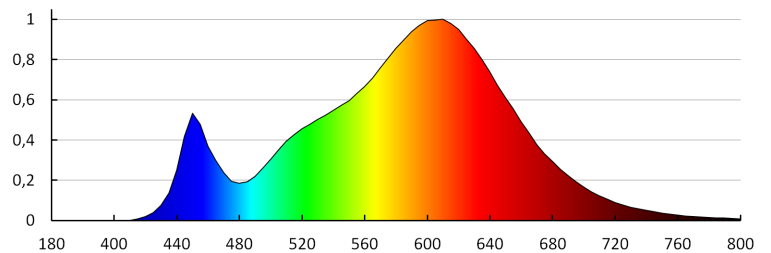

LOGISTIC DATA:

Packaging method: 20

Number of units in the secondary packaging: 1

Number of units in the packaging: 20

Net unit weight [g]: 710

Grammage [g]: 925.5

Length of a unit pack [cm]: 28.5

Width of a unit pack [cm]: 5.5

Height of a unit pack [cm]: 28.5

Weight of a cardboard box [kg]: 18.51

Width of a cardboard box [cm]: 58

Height of a cardboard box [cm]: 31

Length of a cardboard box [cm]: 59

Volume of a cardboard box [m³]: 0.106082

KANLUX S.A. (kat 26440) VARSO LED 18W-WW-O / Krzywa rozsyłu światła (biegunowo)