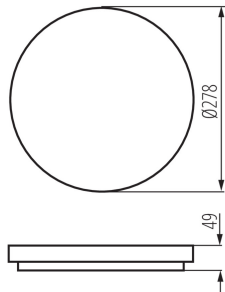

26440 VARSO LED 18W-WW-O

Ceiling-mounted LED light fitting