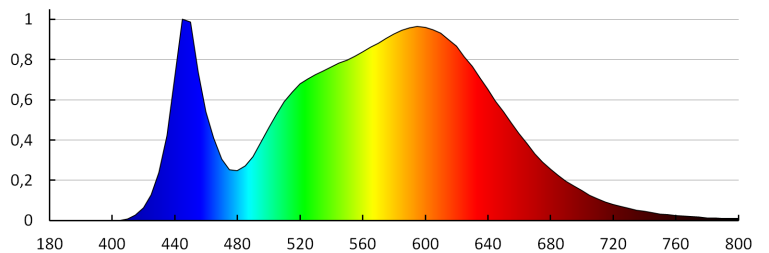

LOGISTIC DATA:

Packaging method: 20
Number of units in the secondary packaging: 1
Number of units in the packaging: 20
Net unit weight [g]: 710
Grammage [g]: 925.5
Length of a unit pack [cm]: 28.5
Width of a unit pack [cm]: 5.5
Height of a unit pack [cm]: 28.5
Weight of a cardboard box [kg]: 18.51
Width of a cardboard box [cm]: 58
Height of a cardboard box [cm]: 31
Length of a cardboard box [cm]: 59
Volume of a cardboard box [m³]: 0.106082

KANLUX S.A. (kat 26441) VARSO LED 18W-NW-O / LDC (Polar)