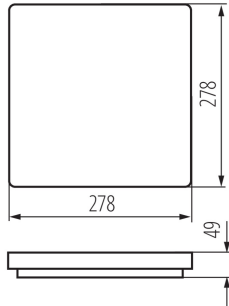

26443 VARSO LED 18W-NW-L

Ceiling-mounted LED light fitting