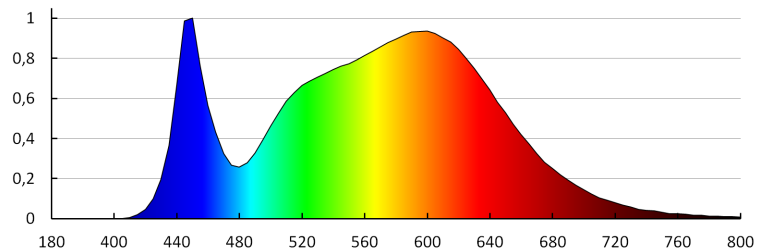

LOGISTIC DATA:

Packaging method: 20

Number of units in the secondary packaging: 1

Number of units in the packaging: 20

Net unit weight [g]: 850

Grammage [g]: 1065.5

Length of a unit pack [cm]: 28.5

Width of a unit pack [cm]: 5.5

Height of a unit pack [cm]: 28.5

Weight of a cardboard box [kg]: 21.31

Width of a cardboard box [cm]: 58

Height of a cardboard box [cm]: 31

Length of a cardboard box [cm]: 59

Volume of a cardboard box [m³]: 0.106082

KANLUX S.A. (kat 26443) VARSO LED 18W-NW-L / LDC (Polar)