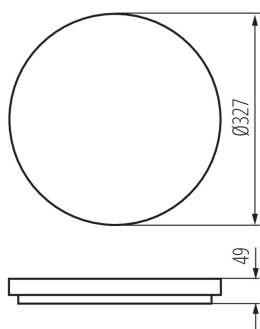

26444 VARSO LED 24W-WW-O

Ceiling-mounted LED light fitting

5905339264442

Kanlux VARSO LED is a family of hermetic ceiling light fixtures with an integrated LED light source. It is a great choice both for developments (housing co-operatives, hotels) and individual households where increased resistance to humidity (IP54) is needed. For lighting particularly large spaces, we recommend 36W Kanlux VARSO HI with a luminous flux up to 3600 lm. Keep in mind that we also offer Kanlux VARSO fixtures with motion sensors (SE).

GENERAL DATA:

Colour: white
Place of assembly: ceiling mounted
Place of application: Indoors and outdoors
Minimum distance from the illuminated object: 0,5m
Compatible with a dimmer: no
Height [mm]: 49
Diameter [mm]: 327
Mercury content: no
Integrated LED light source: yes

TECHNICAL DATA:

Rated voltage [V]: 220-240 AC
Rated frequency [Hz]: 50
Maximum power [W]: 24
Class of protection against electric shock: II
Lampshade material: plastic
Diode type: LED SMD
Luminous flux of the light fitting [lm]: 2160
Useful luminous flux of the light source Φ_{use} [lm]: 2700
Useful luminous flux of the light source Φ_{use} [lm]: in sphere (360°)
Colour temperature: Warm white
Correlated colour temperature [K]: 3000
Colour consistency in McAdam ellipses: ≤ 6
Colour rendering index: 80
Service life [h]: 20000
Luminous-flux-retention factor at the end of rated service life: L70B50
Number of on/off cycles: ≥ 20000
Lighting angle [°]: 120
Luminous efficiency of the lamp [lm/W]: 90
Ambient temperature range to which the product can be exposed: -20÷35
Enclosure material: plastic