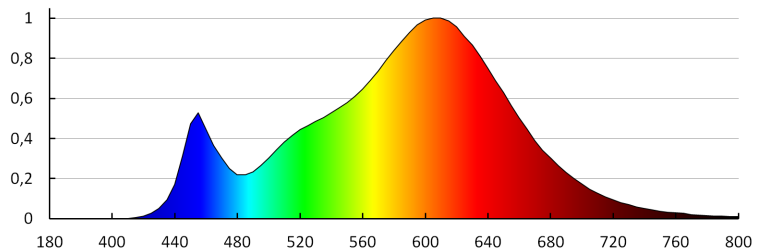

LOGISTIC DATA:

Packaging method: 10
Number of units in the secondary packaging: 1
Number of units in the packaging: 10
Number of units per layer on a pallet: 40
Net unit weight [g]: 900
Grammage [g]: 1178
Length of a unit pack [cm]: 33.5
Width of a unit pack [cm]: 5.5
Height of a unit pack [cm]: 33.5
Weight of a cardboard box [kg]: 11.78
Width of a cardboard box [cm]: 35
Height of a cardboard box [cm]: 36.5
Length of a cardboard box [cm]: 57
Volume of a cardboard box [m³]: 0.072818

KANLUX S.A. (kat 26444) VARSO LED 24W-WW-O / Krzywa rozsyłu światła (biegunowo)