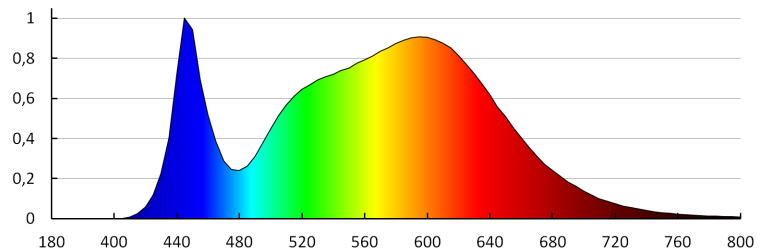

LOGISTIC DATA:

Packaging method: 10
Number of units in the secondary packaging: 1
Number of units in the packaging: 10
Number of units per layer on a pallet: 40
Net unit weight [g]: 900
Grammage [g]: 1178
Length of a unit pack [cm]: 33.5
Width of a unit pack [cm]: 5.5
Height of a unit pack [cm]: 33.5
Weight of a cardboard box [kg]: 11.78
Width of a cardboard box [cm]: 35
Height of a cardboard box [cm]: 36.5
Length of a cardboard box [cm]: 57
Volume of a cardboard box [m³]: 0.072818

KANLUX S.A. (kat 26445) VARSO LED 24W-NW-O / LDC (Polar)