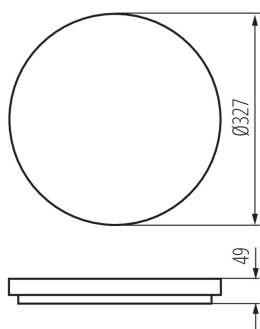

26445 VARSO LED 24W-NW-O

Ceiling-mounted LED light fitting

5905339264459

Kanlux VARSO LED is a family of hermetic ceiling light fixtures with an integrated LED light source. It is a great choice both for developments (housing co-operatives, hotels) and individual households where increased resistance to humidity (IP54) is needed. For lighting particularly large spaces, we recommend 36W Kanlux VARSO HI with a luminous flux up to 3600 lm. Keep in mind that we also offer Kanlux VARSO fixtures with motion sensors (SE).

GENERAL DATA:

Colour: white
Place of assembly: ceiling mounted
Place of application: Indoors and outdoors
Minimum distance from the illuminated object: 0,5m
Compatible with a dimmer: no
Height [mm]: 49
Diameter [mm]: 327
Mercury content: no
Integrated LED light source: yes

TECHNICAL DATA:

Rated voltage [V]: 220-240 AC
Rated frequency [Hz]: 50
Maximum power [W]: 24
Class of protection against electric shock: II
Lampshade material: plastic
Diode type: LED SMD
Luminous flux of the light fitting [lm]: 2280
Useful luminous flux of the light source Φ_{use} [lm]: 2800
Useful luminous flux of the light source Φ_{use} [lm]: in sphere (360°)
Colour temperature: white
Correlated colour temperature [K]: 4000
Colour consistency in McAdam ellipses: ≤ 6
Colour rendering index: 80
Service life [h]: 20000
Luminous-flux-retention factor at the end of rated service life: L70B50
Number of on/off cycles: ≥ 20000
Lighting angle [°]: 120
Luminous efficiency of the lamp [lm/W]: 95
Ambient temperature range to which the product can be exposed: -20÷35
Enclosure material: plastic