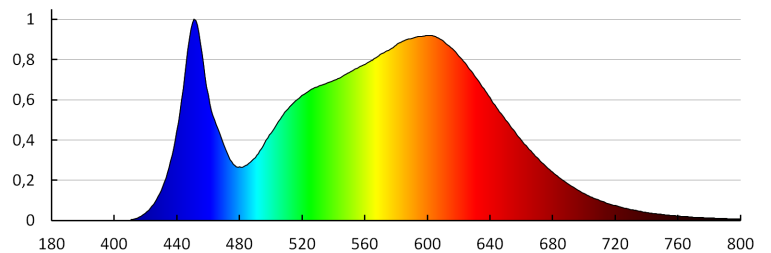

LOGISTIC DATA:

Packaging method: 10

Number of units in the secondary packaging: 1

Number of units in the packaging: 10

Net unit weight [g]: 1012

Grammage [g]: 1270

Length of a unit pack [cm]: 33.5

Width of a unit pack [cm]: 5.5

Height of a unit pack [cm]: 33.5

Weight of a cardboard box [kg]: 12.7

Width of a cardboard box [cm]: 35.5

Height of a cardboard box [cm]: 35.5

Length of a cardboard box [cm]: 57

Volume of a cardboard box [m³]: 0.071834

KANLUX S.A. (kat 26448) VARSO HI 36W-NW-O / LDC (Polar)