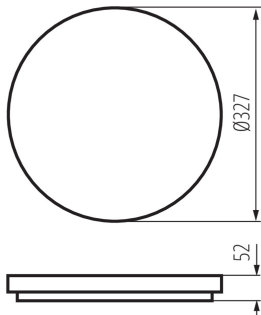

26448 VARSO HI 36W-NW-O

Ceiling-mounted LED light fitting