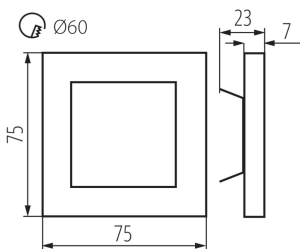

Kanlux APUS means modern design combined with an attractive effect of lighting. It is a perfect idea to highlight stairs and corridors or to emphasize decor of rooms. The unique structure of the holders ensures even emission of light. The AC version is equipped with 230V power supply unit which fits into a box and the PIR version is equipped with a motion sensor. The sensor detects movement / turns lights on regardless of the ambient light intensity.

GENERAL DATA:

To be built into the wall : yes

Colour: black

Place of assembly: Recessed mount in the wall

Place of application: Indoors

Minimum distance from the illuminated object : 0,1m

Compatible with a dimmer : no

Length [mm]: 75

Width [mm]: 23

Height [mm]: 75

Required diameter of the assembly box [Ømm]: 60

Assembly-hole dimensions [mm]: 60

Integrated LED light source : yes

TECHNICAL DATA:

Rated voltage [V]: 12 DC

Maximum power [W]: 0.8

Class of protection against electric shock : III

Diode type: LED SMD

Luminous flux [lm]: 13

Colour temperature: Warm white

Correlated colour temperature [K]: 3000

Colour consistency in McAdam ellipses : ≤6

Colour rendering index: 80

Service life [h]: 50000

Number of on/off cycles : ≥20000

Luminous efficiency of the lamp [lm/W]: 16

Ambient temperature range to which the product can be exposed : 5÷25

Enclosure material: polished stainless steel, plastic

Connection type: Free cable ends

Wire length [m]: 0.18

Lamp-heating time [s]: ≤1

Lamp-ignition time [s]: ≤0,5

IP class: 20