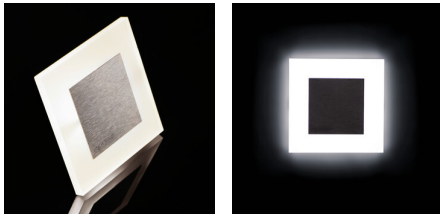

26539 APUS LED B-WW

Staircase LED light fitting

5905339265395

APUS LED B

Kanlux APUS means modern design combined with an attractive effect of lighting. It is a perfect idea to highlight stairs and corridors or to emphasize decor of rooms. The unique structure of the holders ensures even emission of light. The AC version is equipped with 230V power supply unit which fits into a box and the PIR version is equipped with a motion sensor. The sensor detects movement / turns lights on regardless of the ambient light intensity.

GENERAL DATA:

To be built into the wall : yes

Colour: black

Place of assembly: Recessed mount in the wall

Place of application: Indoors

Minimum distance from the illuminated object : 0,1m

Compatible with a dimmer : no

Maximum power [W]: 0.8

Class of protection against electric shock : III

Diode type: LED SMD

Luminous flux [lm]: 13

Colour temperature: Warm white

Correlated colour temperature [K]: 3000

Colour consistency in McAdam ellipses : ≤6

Colour rendering index: 80

Service life [h]: 50000

Number of on/off cycles : ≥20000

Luminous efficiency of the lamp [lm/W]: 16

Ambient temperature range to which the product can be exposed : 5÷25

Enclosure material: polished stainless steel, plastic