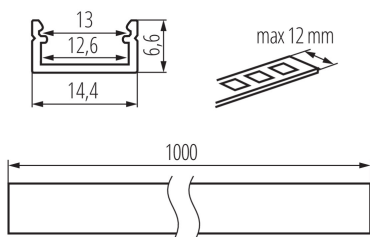

26544 PROFILO J

Aluminium profile

5905339265449

Surface decorative lighting profile

GENERAL DATA:

Colour: anodised
Length [mm]: 1000
Width [mm]: 14.4
Height [mm]: 6.6

TECHNICAL DATA:

Material: aluminum alloy

LOGISTIC DATA:

Unit of measurement: package
Packaging method: 10
Number of units in the secondary packaging: 1
Number of units in the packaging: 10
Net unit weight [g]: 640
Grammage [g]: 822
Length of a unit pack [cm]: 106
Width of a unit pack [cm]: 6.5
Height of a unit pack [cm]: 6.5
Weight of a cardboard box [kg]: 8.22
Width of a cardboard box [cm]: 34
Height of a cardboard box [cm]: 14
Length of a cardboard box [cm]: 107.5
Volume of a cardboard box [m³]: 0.05117