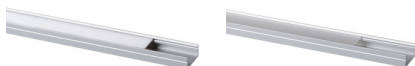

26544 PROFILO J

Aluminium profile

5905339265449

Surface decorative lighting profile

GENERAL DATA:

Colour: anodised
Length [mm]: 1000
Width [mm]: 14.4
Height [mm]: 6.6

TECHNICAL DATA:

Material: aluminum alloy

ACCESSORIES:

26564 SHADE J/K-FR Frosted light cover for aluminium profile, package 10 pcs., SHADE J/K-FR(26564)

26566 SHADE J/K-FR 2m Frosted light cover for aluminium profile, package 10 pcs., SHADE J/K-FR 2m(26566)