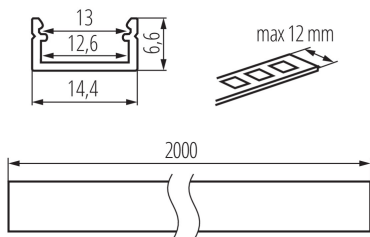

26545 PROFILO J 2M

Aluminium profile

5905339265456

Surface decorative lighting profile

GENERAL DATA:

Colour: anodised
Length [mm]: 2000
Width [mm]: 14.4
Height [mm]: 6.6

TECHNICAL DATA:

Material: aluminum alloy

LOGISTIC DATA:

Unit of measurement: package
Packaging method: 10
Number of units in the secondary packaging: 1
Number of units in the packaging: 10
Net unit weight [g]: 1280
Grammage [g]: 1651
Length of a unit pack [cm]: 205
Width of a unit pack [cm]: 6.5
Height of a unit pack [cm]: 6.5
Weight of a cardboard box [kg]: 16.51
Width of a cardboard box [cm]: 34
Height of a cardboard box [cm]: 14
Length of a cardboard box [cm]: 207
Volume of a cardboard box [m³]: 0.098532