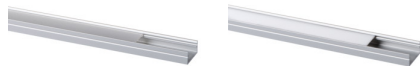

26545 PROFILO J 2M

Aluminium profile

5905339265456

Surface decorative lighting profile

GENERAL DATA:

Colour: anodised
Length [mm]: 2000
Width [mm]: 14.4
Height [mm]: 6.6

TECHNICAL DATA:

Material: aluminum alloy

ACCESSORIES:

26564 SHADE J/K-FR Frosted light cover for aluminium profile, package 10 pcs., SHADE J/K-FR(26564)

26566 SHADE J/K-FR 2m Frosted light cover for aluminium profile, package 10 pcs., SHADE J/K-FR 2m(26566)

26545 PROFILO J 2M

Aluminium profile

26565 SHADE J/K-W

White shade for aluminium profile, package 10 pcs., SHADE J/K-W(26565)

26567 SHADE J/K-W 2m

White shade for aluminium profile, package 10 pcs., SHADE J/K-W 2m(26567)