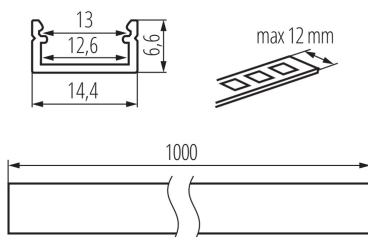

26546 PROFILO J-W

Aluminium profile

5905339265463

Surface decorative lighting profile

GENERAL DATA:

Colour: white

Length [mm]: 1000

Width [mm]: 14.4

Height [mm]: 6.6

TECHNICAL DATA:

Material: aluminum alloy

LOGISTIC DATA:

Unit of measurement: package

Packaging method: 10

Number of units in the secondary packaging: 1

Number of units in the packaging: 10

Net unit weight [g]: 680

Grammage [g]: 870

Length of a unit pack [cm]: 106

Width of a unit pack [cm]: 6.5

Height of a unit pack [cm]: 6.5

Weight of a cardboard box [kg]: 8.7

Width of a cardboard box [cm]: 34

Height of a cardboard box [cm]: 14

Length of a cardboard box [cm]: 107.5

Volume of a cardboard box [m³]: 0.05117

ACCESSORIES:

26564 SHADE J/K-FR Frosted light cover for aluminium profile, package 10 pcs., SHADE J/K-FR(26564)

26566 SHADE J/K-FR 2m Frosted light cover for aluminium profile, package 10 pcs., SHADE J/K-FR 2m(26566)