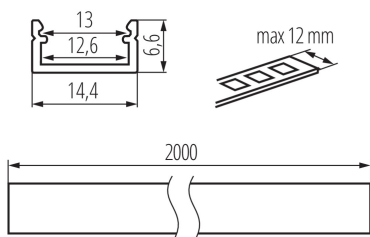

26547 PROFILO J-W 2M

Aluminium profile

5905339265470

Surface decorative lighting profile

GENERAL DATA:

Colour: white

Length [mm]: 2000

Width [mm]: 14.4

Height [mm]: 6.6

TECHNICAL DATA:

Material: aluminum alloy

LOGISTIC DATA:

Unit of measurement: package

Packaging method: 10

Number of units in the secondary packaging: 1

Number of units in the packaging: 10

Net unit weight [g]: 1380

Grammage [g]: 1731

Length of a unit pack [cm]: 205

Width of a unit pack [cm]: 6.5

Height of a unit pack [cm]: 6.5

Weight of a cardboard box [kg]: 17.31

Width of a cardboard box [cm]: 34

Height of a cardboard box [cm]: 14

Length of a cardboard box [cm]: 207

Volume of a cardboard box [m³]: 0.098532

ACCESSORIES:

26564 SHADE J/K-FR Frosted light cover for aluminium profile, package 10 pcs., SHADE J/K-FR(26564)