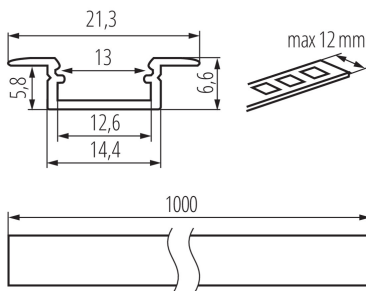

26548 PROFILO K

Aluminium profile

5905339265487

Recessed decorative lighting profile

GENERAL DATA:

Colour: anodised
Length [mm]: 1000
Width [mm]: 21.3
Height [mm]: 6.6

TECHNICAL DATA:

Material: aluminum alloy

LOGISTIC DATA:

Unit of measurement: package
Packaging method: 10
Number of units in the secondary packaging: 1
Number of units in the packaging: 10
Net unit weight [g]: 740
Grammage [g]: 930
Length of a unit pack [cm]: 106
Width of a unit pack [cm]: 6.5
Height of a unit pack [cm]: 6.5
Weight of a cardboard box [kg]: 9.3
Width of a cardboard box [cm]: 34
Height of a cardboard box [cm]: 14
Length of a cardboard box [cm]: 107.5
Volume of a cardboard box [m³]: 0.05117

ACCESSORIES:

26564 SHADE J/K-FR Frosted light cover for aluminium profile, package 10 pcs., SHADE J/K-FR(26564)

26566 SHADE J/K-FR 2m Frosted light cover for aluminium profile, package 10 pcs., SHADE J/K-FR 2m(26566)