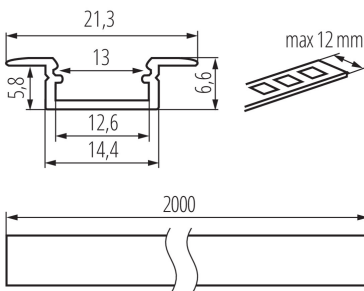

26549 PROFILO K 2m

Aluminium profile

5905339265494

Recessed decorative lighting profile

GENERAL DATA:

Colour: anodised
Length [mm]: 2000
Width [mm]: 21.3
Height [mm]: 6.6

TECHNICAL DATA:

Material: aluminum alloy

LOGISTIC DATA:

Unit of measurement: package
Packaging method: 10
Number of units in the secondary packaging: 1
Number of units in the packaging: 10
Net unit weight [g]: 1480
Grammage [g]: 1851
Length of a unit pack [cm]: 205
Width of a unit pack [cm]: 6.5
Height of a unit pack [cm]: 6.5
Weight of a cardboard box [kg]: 18.51
Width of a cardboard box [cm]: 34
Height of a cardboard box [cm]: 14
Length of a cardboard box [cm]: 207
Volume of a cardboard box [m³]: 0.098532

ACCESSORIES:

26564 SHADE J/K-FR Frosted light cover for aluminium profile, package 10 pcs., SHADE J/K-FR(26564)

26566 SHADE J/K-FR 2m Frosted light cover for aluminium profile, package 10 pcs., SHADE J/K-FR 2m(26566)