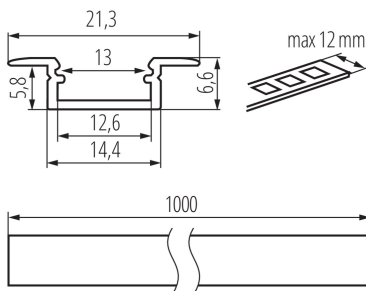

26550 PROFILO K-W

Aluminium profile

5905339265500

Recessed decorative lighting profile

GENERAL DATA:

Colour: white

Length [mm]: 1000

Width [mm]: 21.3

Height [mm]: 6.6

TECHNICAL DATA:

Material: aluminum alloy

LOGISTIC DATA:

Unit of measurement: package

Packaging method: 10

Number of units in the secondary packaging: 1

Number of units in the packaging: 10

Net unit weight [g]: 760

Grammage [g]: 950

Length of a unit pack [cm]: 106

Width of a unit pack [cm]: 6.5

Height of a unit pack [cm]: 6.5

Weight of a cardboard box [kg]: 9.5

Width of a cardboard box [cm]: 34

Height of a cardboard box [cm]: 14

Length of a cardboard box [cm]: 107.5

Volume of a cardboard box [m³]: 0.05117

ACCESSORIES:

26564 SHADE J/K-FR Frosted light cover for aluminium profile, package 10 pcs., SHADE J/K-FR(26564)