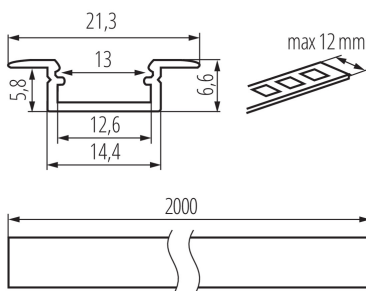

26551 PROFILO K-W 2m

Aluminium profile

5905339265517

Recessed decorative lighting profile

GENERAL DATA:

Colour: white

Length [mm]: 2000

Width [mm]: 21.3

Height [mm]: 6.6

TECHNICAL DATA:

Material: aluminum alloy

LOGISTIC DATA:

Unit of measurement: package

Packaging method: 10

Number of units in the secondary packaging: 1

Number of units in the packaging: 10

Net unit weight [g]: 1520

Grammage [g]: 1891

Length of a unit pack [cm]: 205

Width of a unit pack [cm]: 6.5

Height of a unit pack [cm]: 6.5

Weight of a cardboard box [kg]: 18.91

Width of a cardboard box [cm]: 34

Height of a cardboard box [cm]: 14

Length of a cardboard box [cm]: 207

Volume of a cardboard box [m³]: 0.098532

ACCESSORIES:

26564 SHADE J/K-FR Frosted light cover for aluminium profile, package 10 pcs., SHADE J/K-FR(26564)