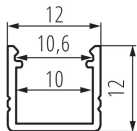

26552 PROFILO F

Aluminium profile

5905339265524