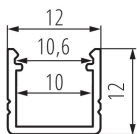

26553 PROFILO F 2m

Aluminium profile

5905339265531