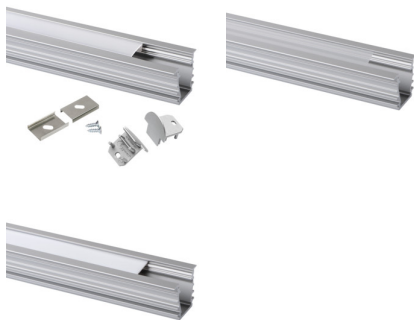

26554 PROFILO I

Aluminium profile

5905339265548

Recessed decorative lighting profile

GENERAL DATA:

Colour: anodised
Length [mm]: 1000
Width [mm]: 23.4
Height [mm]: 19

TECHNICAL DATA:

Material: aluminum alloy

ACCESSORIES:

26572 SHADE C/D/E/I-FR
 Frosted light cover for aluminium profile, package 10 pcs., SHADE C/D/E/I-FR(26572)

26573 SHADE C/D/E/I-FR 2M
 Frosted light cover for aluminium profile, package 10 pcs., SHADE C/D/E/I-FR 2M(26573)

26554 PROFILO I

Aluminium profile

26574	SHADE C/D/E/I-W	White shade for aluminium profile, package 10 pcs., SHADE C/D/E/I-W(26574)
		
26575	SHADE C/D/E/I-W 2M	White shade for aluminium profile, package 10 pcs., SHADE C/D/E/I-W 2M(26575)
		
26576	SHADE CK C/D/E/I-FR	Transparent light cover for aluminium profile, package 10 pcs., SHADE CK C/D/E/I-FR(26576)
		
26577	SHADE CK C/D/E/I-FR2M	Transparent light cover for aluminium profile, package 10 pcs., SHADE CK C/D/E/I-FR2M(26577)
		
26578	SHADE CK C/D/E/I-W	White shade for aluminium profile, package 10 pcs., SHADE CK C/D/E/I-W(26578)
		
26579	SHADE CK C/D/E/I-W 2M	White shade for aluminium profile, package 10 pcs., SHADE CK C/D/E/I-W 2M(26579)
		