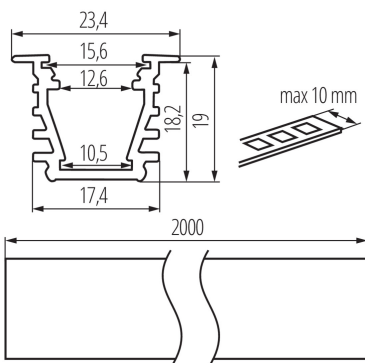

## 26555 PROFILO I 2m

Aluminium profile

590533926555

Recessed decorative lighting profile

### GENERAL DATA:

**Colour:** anodised  
**Length [mm]:** 2000  
**Width [mm]:** 23.4  
**Height [mm]:** 19