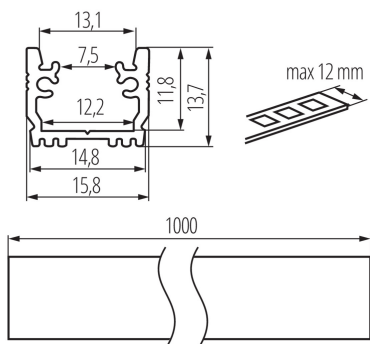

26558 PROFILO G

Aluminium profile

5905339265586

Recessed decorative lighting profile

GENERAL DATA:

Colour: anodised
Length [mm]: 1000
Width [mm]: 15.8
Height [mm]: 13.7

TECHNICAL DATA:

Material: aluminum alloy

LOGISTIC DATA:

Unit of measurement: package
Packaging method: 10
Number of units in the secondary packaging: 1
Number of units in the packaging: 10
Net unit weight [g]: 1620
Grammage [g]: 1810
Length of a unit pack [cm]: 106
Width of a unit pack [cm]: 6.5
Height of a unit pack [cm]: 6.5
Weight of a cardboard box [kg]: 18.1
Width of a cardboard box [cm]: 34
Height of a cardboard box [cm]: 14
Length of a cardboard box [cm]: 107.5
Volume of a cardboard box [m³]: 0.05117