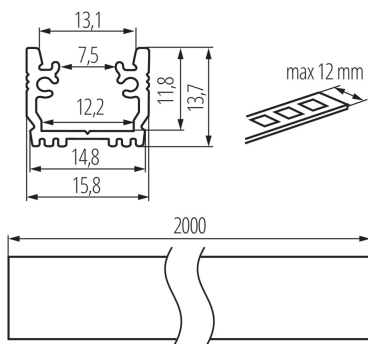

26559 PROFILO G 2m

Aluminium profile

5905339265593

Recessed decorative lighting profile

GENERAL DATA:

Colour: anodised
Length [mm]: 2000
Width [mm]: 15.8
Height [mm]: 13.7

TECHNICAL DATA:

Material: aluminum alloy

LOGISTIC DATA:

Unit of measurement: package
Packaging method: 10
Number of units in the secondary packaging: 1
Number of units in the packaging: 10
Net unit weight [g]: 3240
Grammage [g]: 1985
Length of a unit pack [cm]: 205
Width of a unit pack [cm]: 6.5
Height of a unit pack [cm]: 6.5
Weight of a cardboard box [kg]: 19.85
Width of a cardboard box [cm]: 34
Height of a cardboard box [cm]: 14
Length of a cardboard box [cm]: 207
Volume of a cardboard box [m³]: 0.098532