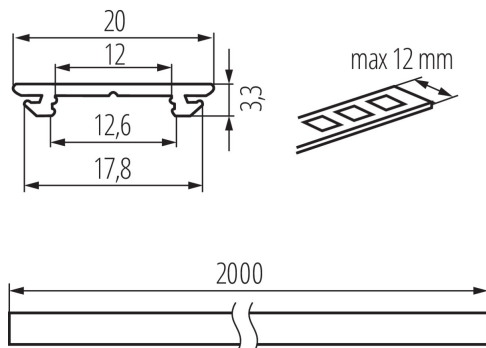

26561 PROFILO H 2m

Aluminium profile

5905339265616

Flexible decorative lighting profile - possibilities of bending in two directions

GENERAL DATA:

Colour: anodised
Length [mm]: 2000
Width [mm]: 20
Height [mm]: 3.3

TECHNICAL DATA:

Material: aluminum alloy

LOGISTIC DATA:

Unit of measurement: package
Packaging method: 10
Number of units in the secondary packaging: 1
Number of units in the packaging: 10
Net unit weight [g]: 720
Grammage [g]: 1010
Length of a unit pack [cm]: 205
Width of a unit pack [cm]: 6.5
Height of a unit pack [cm]: 6.5
Weight of a cardboard box [kg]: 10.1
Width of a cardboard box [cm]: 34
Height of a cardboard box [cm]: 14
Length of a cardboard box [cm]: 207
Volume of a cardboard box [m³]: 0.098532