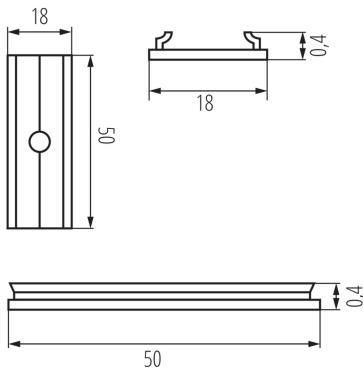

26563 CONNECT C/D/E/I

Connector for aluminium profiles

5905339265630

GENERAL DATA:

Colour: aluminium

TECHNICAL DATA:

Material: aluminum alloy

LOGISTIC DATA:

Packaging method: 50

Number of units in the secondary packaging: 1

Number of units in the packaging: 50

Net unit weight [g]: 4

Grammage [g]: 5.88

Length of a unit pack [cm]: 10

Width of a unit pack [cm]: 0.5

Height of a unit pack [cm]: 16.5

Weight of a cardboard box [kg]: 0.294

Width of a cardboard box [cm]: 10.5

Height of a cardboard box [cm]: 7

Length of a cardboard box [cm]: 16

Volume of a cardboard box [m³]: 0.001176