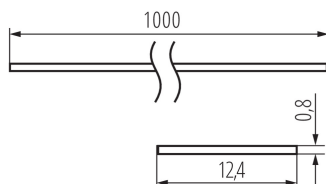

26564 SHADE J/K-FR

Lampshade for aluminium profiles

5905339265647

GENERAL DATA:

Colour: frosted

Length [mm]: 1000

TECHNICAL DATA:

Material: plastic

Lampshade material: plastic

LOGISTIC DATA:

Unit of measurement: package

Packaging method: 10

Number of units in the secondary packaging: 1

Number of units in the packaging: 10

Net unit weight [g]: 90

Grammage [g]: 263

Length of a unit pack [cm]: 106

Width of a unit pack [cm]: 6.5

Height of a unit pack [cm]: 6.5

Weight of a cardboard box [kg]: 2.63

Width of a cardboard box [cm]: 34

Height of a cardboard box [cm]: 14

Length of a cardboard box [cm]: 107.5