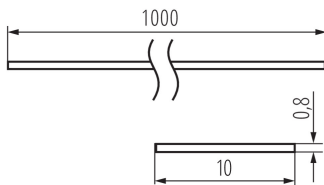

26568 SHADE B/F-FR

Lampshade for aluminium profiles

5905339265685

GENERAL DATA:

Colour: frosted

Length [mm]: 1000

Width [mm]: 10

Height [mm]: 0.8

LOGISTIC DATA:

Unit of measurement: package

Packaging method: 10

Number of units in the secondary packaging: 1

Number of units in the packaging: 10

Net unit weight [g]: 74

Grammage [g]: 246

Length of a unit pack [cm]: 106

Width of a unit pack [cm]: 6.5

Height of a unit pack [cm]: 6.5

Weight of a cardboard box [kg]: 2.46

Width of a cardboard box [cm]: 34

Height of a cardboard box [cm]: 14

Length of a cardboard box [cm]: 107.5