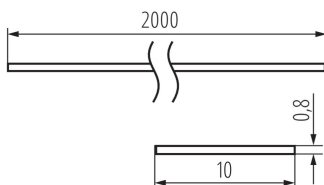

26570 SHADE B/F-FR 2M

Lampshade for aluminium profiles

5905339265708

GENERAL DATA:

Colour: frosted

Length [mm]: 2000

Width [mm]: 10

Height [mm]: 0.8

LOGISTIC DATA:

Unit of measurement: package

Packaging method: 10

Number of units in the secondary packaging: 1

Number of units in the packaging: 10

Net unit weight [g]: 148

Grammage [g]: 493

Length of a unit pack [cm]: 205

Width of a unit pack [cm]: 6.5

Height of a unit pack [cm]: 6.5

Weight of a cardboard box [kg]: 4.93

Width of a cardboard box [cm]: 34

Height of a cardboard box [cm]: 14

Length of a cardboard box [cm]: 207

Volume of a cardboard box [m³]: 0.098532