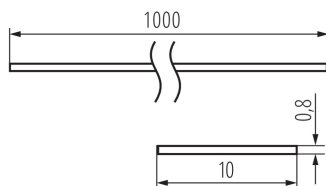

26572 SHADE C/D/E/I-FR

Lampshade for aluminium profiles

5905339265722

GENERAL DATA:

Colour: frosted

Length [mm]: 1000

TECHNICAL DATA:

Material: plastic

Lampshade material: plastic

LOGISTIC DATA:

Unit of measurement: package

Packaging method: 10

Number of units in the secondary packaging: 1

Number of units in the packaging: 10

Net unit weight [g]: 110

Grammage [g]: 283

Length of a unit pack [cm]: 106

Width of a unit pack [cm]: 6.5

Height of a unit pack [cm]: 6.5

Weight of a cardboard box [kg]: 2.83

Width of a cardboard box [cm]: 34

Height of a cardboard box [cm]: 14

Length of a cardboard box [cm]: 107.5