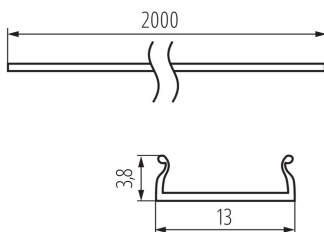

26577 SHADE CK C/D/E/I-FR2M

Lampshade for aluminium profiles

5905339265777

GENERAL DATA:

Colour: transparent

Length [mm]: 2000

TECHNICAL DATA:

Material: plastic

Lampshade material: plastic

LOGISTIC DATA:

Unit of measurement: package

Packaging method: 10

Number of units in the secondary packaging: 1

Number of units in the packaging: 10

Net unit weight [g]: 320

Grammage [g]: 665

Length of a unit pack [cm]: 205

Width of a unit pack [cm]: 6.5

Height of a unit pack [cm]: 6.5

Weight of a cardboard box [kg]: 6.65

Width of a cardboard box [cm]: 34

Height of a cardboard box [cm]: 14

Length of a cardboard box [cm] : 207