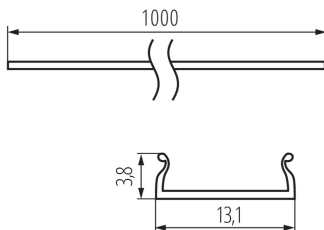

26578 SHADE CK C/D/E/I-W

Lampshade for aluminium profiles

5905339265784

GENERAL DATA:

Colour: white

Length [mm]: 1000

TECHNICAL DATA:

Material: plastic

Lampshade material: plastic

LOGISTIC DATA:

Unit of measurement: package

Packaging method: 10

Number of units in the secondary packaging: 1

Number of units in the packaging: 10

Net unit weight [g]: 188

Grammage [g]: 370

Length of a unit pack [cm]: 106

Width of a unit pack [cm]: 6.5

Height of a unit pack [cm]: 6.5

Weight of a cardboard box [kg]: 3.7

Width of a cardboard box [cm]: 34

Height of a cardboard box [cm]: 14

Length of a cardboard box [cm]: 107.5