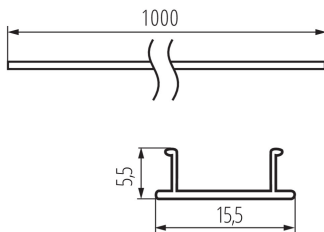

26580 SHADE CK G

Lampshade for aluminium profiles

5905339265807

GENERAL DATA:

Colour: white

Length [mm]: 1000

TECHNICAL DATA:

Material: plastic

Lampshade material: plastic

LOGISTIC DATA:

Unit of measurement: package

Packaging method: 10

Number of units in the secondary packaging: 1

Number of units in the packaging: 10

Net unit weight [g]: 530

Grammage [g]: 716

Length of a unit pack [cm]: 106

Width of a unit pack [cm]: 6.5

Height of a unit pack [cm]: 6.5

Weight of a cardboard box [kg]: 7.16

Width of a cardboard box [cm]: 34

Height of a cardboard box [cm]: 14

Length of a cardboard box [cm] : 107.5