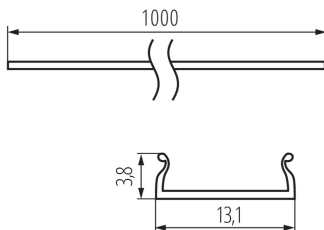

26584 SHADE-U H-W

Lampshade for aluminium profiles

5905339265845

GENERAL DATA:

Colour: white

Length [mm]: 1000

TECHNICAL DATA:

Material: plastic

Lampshade material: plastic

LOGISTIC DATA:

Unit of measurement: package

Packaging method: 10

Number of units in the secondary packaging: 1

Number of units in the packaging: 10

Net unit weight [g]: 180

Grammage [g]: 472

Length of a unit pack [cm]: 106

Width of a unit pack [cm]: 6.5

Height of a unit pack [cm]: 6.5

Weight of a cardboard box [kg]: 4.72

Width of a cardboard box [cm]: 34

Height of a cardboard box [cm]: 14

Length of a cardboard box [cm] : 107.5