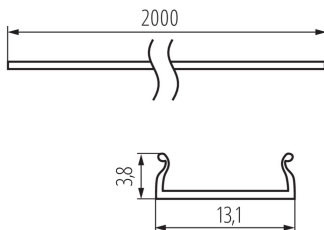

26585 SHADE-U H-W 2m

Lampshade for aluminium profiles

5905339265852

GENERAL DATA:

Colour: white

Length [mm]: 2000

TECHNICAL DATA:

Material: plastic

Lampshade material: plastic

LOGISTIC DATA:

Unit of measurement: package

Packaging method: 10

Number of units in the secondary packaging: 1

Number of units in the packaging: 10

Net unit weight [g]: 360

Grammage [g]: 705

Length of a unit pack [cm]: 205

Width of a unit pack [cm]: 6.5

Height of a unit pack [cm]: 6.5

Weight of a cardboard box [kg]: 7.05

Width of a cardboard box [cm]: 34

Height of a cardboard box [cm]: 14

Length of a cardboard box [cm] : 207