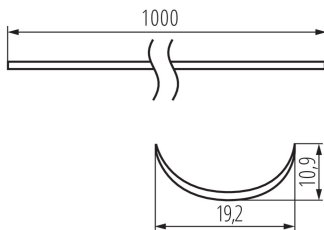

26586 SHADE-O H-W

Lampshade for aluminium profiles

5905339265869

GENERAL DATA:

Colour: white

Length [mm]: 1000

TECHNICAL DATA:

Material: plastic

Lampshade material: plastic

LOGISTIC DATA:

Unit of measurement: package

Packaging method: 10

Number of units in the secondary packaging: 1

Number of units in the packaging: 10

Net unit weight [g]: 550

Grammage [g]: 723

Length of a unit pack [cm]: 106

Width of a unit pack [cm]: 6.5

Height of a unit pack [cm]: 6.5

Weight of a cardboard box [kg]: 7.23

Width of a cardboard box [cm]: 34

Height of a cardboard box [cm]: 14

Length of a cardboard box [cm] : 107.5