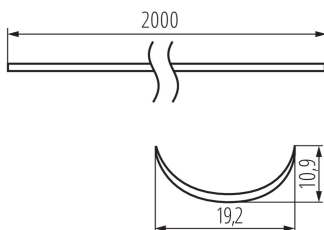

### GENERAL DATA:

**Colour:** white

**Length [mm]:** 2000

**Width [mm]:** 19.2

**Height [mm]:** 10.9

### TECHNICAL DATA:

**Material:** plastic

**Lampshade material:** plastic

### LOGISTIC DATA:

**Unit of measurement:** package

**Packaging method:** 10

**Number of units in the secondary packaging:** 1

**Number of units in the packaging:** 10

**Net unit weight [g]:** 546

**Grammage [g]:** 860