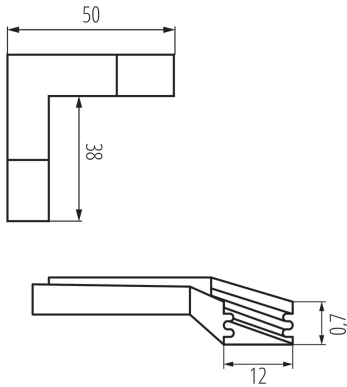

26604 CONNECT-L B

Connector for aluminium profiles

5905339266040

GENERAL DATA:

Colour: aluminium

TECHNICAL DATA:

Material: aluminum alloy

LOGISTIC DATA:

Packaging method: 10

Number of units in the secondary packaging: 1

Number of units in the packaging: 10

Net unit weight [g]: 12

Grammage [g]: 20.6

Length of a unit pack [cm]: 10

Width of a unit pack [cm]: 0.5

Height of a unit pack [cm]: 16.5

Weight of a cardboard box [kg]: 0.206

Width of a cardboard box [cm]: 10.5

Height of a cardboard box [cm]: 7

Length of a cardboard box [cm]: 16

Volume of a cardboard box [m³]: 0.001176