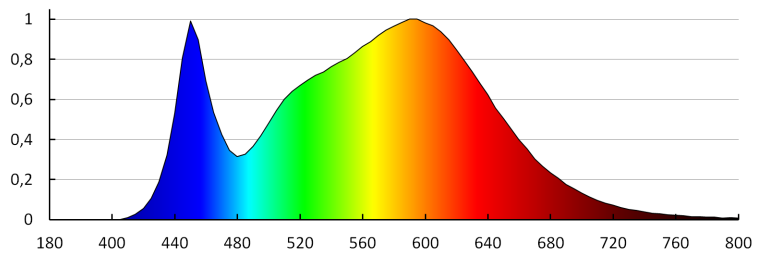

LOGISTIC DATA:

Packaging method: 20

Number of units in the secondary packaging: 1

Number of units in the packaging: 20

Net unit weight [g]: 230

Grammage [g]: 386

Length of a unit pack [cm]: 13

Width of a unit pack [cm]: 5

Height of a unit pack [cm]: 41

Weight of a cardboard box [kg]: 7.72

Width of a cardboard box [cm]: 45

Height of a cardboard box [cm]: 27.5

Length of a cardboard box [cm]: 53

Volume of a cardboard box [m³]: 0.065588

KANLUX S.A. (kat 26680) ASTEN LED IP44 8W-NW / LDC (Polar)