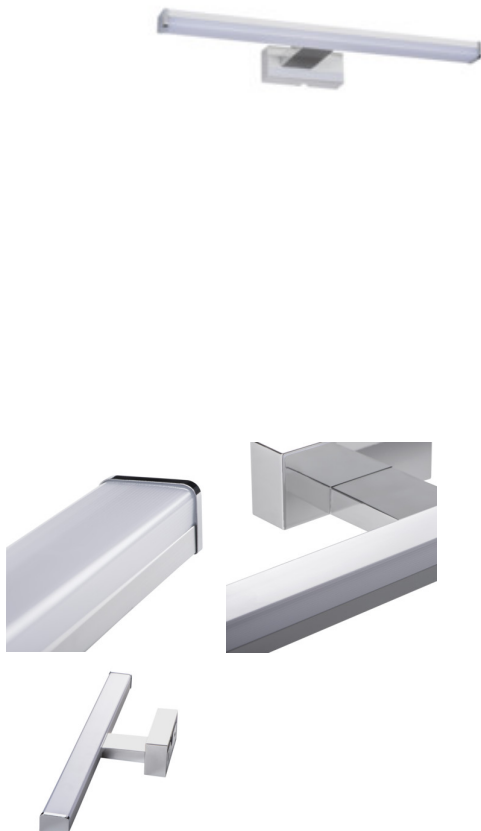

GENERAL DATA:

Colour: chrome

Place of assembly: wall mounted

Place of application: Indoors

Minimum distance from the illuminated object: 0,1m

Compatible with a dimmer: no

Fixture lighting direction: down

Length [mm]: 400

Width [mm]: 110

Height [mm]: 42

Mercury content: no

Integrated LED light source: yes

TECHNICAL DATA:

Rated voltage [V]: 220-240 AC

Rated frequency [Hz]: 50

Maximum power [W]: 8

Class of protection against electric shock: II

Lampshade material: plastic

Diode type: LED SMD

Luminous flux [lm]: 660

Useful luminous flux of the light source Φ_{use} [lm]: 980

Colour temperature: white

Correlated colour temperature [K]: 4000

Colour consistency in McAdam ellipses: ≤ 6

Colour rendering index: 80

Service life [h]: 25000

Number of on/off cycles: ≥ 15000

Lighting angle [°]: X120/Y105

Luminous efficiency of the lamp [lm/W]: 83

Ambient temperature range to which the product can be exposed: 5÷30

Luminous flux retention factor at the end of rated service life [%]: L70B50

Enclosure material: aluminum alloy

Connection type: Bolt terminal block

Range of sections of wires used [mm²]: 0,75÷1,5

Lamp-heating time [s]: ≤ 1

Lamp-ignition time [s]: $\leq 0,5$