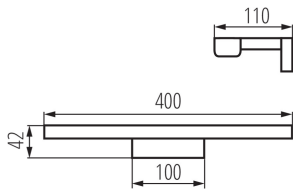

26680 ASTEN LED IP44 8W-NW

LED wall mounted fitting