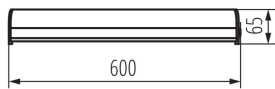

26700 ROLSO LED IP44 15W-NW

Wall-mounted LED light fitting, IP44