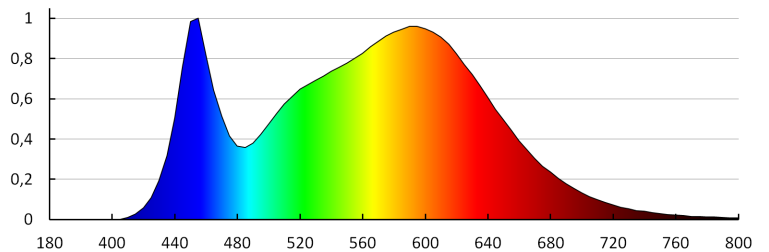

LOGISTIC DATA:

Packaging method: 10

Number of units in the secondary packaging: 1

Number of units in the packaging: 10

Net unit weight [g]: 456

Grammage [g]: 640

Length of a unit pack [cm]: 62.5

Width of a unit pack [cm]: 7.5

Height of a unit pack [cm]: 6

Weight of a cardboard box [kg]: 6.4

Width of a cardboard box [cm]: 32

Height of a cardboard box [cm]: 17

Length of a cardboard box [cm]: 65

Volume of a cardboard box [m³]: 0.03536

KANLUX S.A. (kat 26700) ROLSO LED IP44 15W-NW / Krzywa rozsyłu światła (biegunowo)